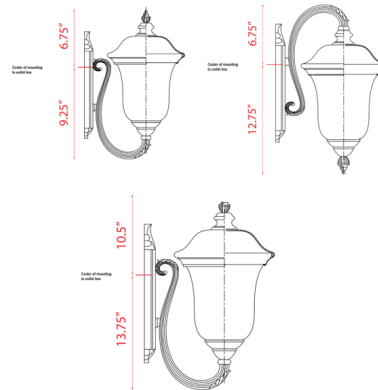

Lightology

lightology.com
866-954-4489
05-18-26

Project: _____

Company: _____

Location: _____ Fixture Type: _____

SPEC #: **ZLT1257046**

Approved On: _____ Approved By: _____

Armstrong Arm-Up Outdoor Wall Light By Z-Lite

Description

Traditional charm emanates from this small Armstrong outdoor wall light which pairs clear water glass with an elegant hardware for a timeless look.

Shown in black / clear water

Specifications

COLOR Clear Water
BODY FINISH Black
WATTAGE 17W
DIMMER Standard 120V
DIMENSIONS 8"W x 15.75"H x 10.38"D
BULB NOT INCLUDED 1 x A19/Medium (E26)/17W/120V LED
COUNTRY OF ORIGIN China

CLICK TO VIEW PRODUCT