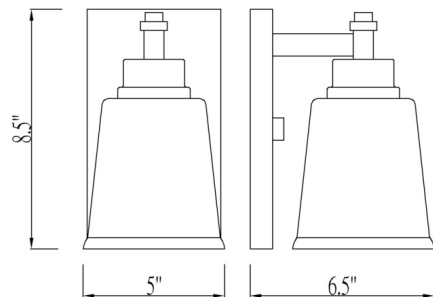

By Z-Lite

Description

Classic elegance and a beautifully neutral finish create a fixture that expresses design personality in the Bohin wall sconce. This steel wall sconce gains soft touches from a romantic clear seedy glass shade and delivers a sophisticated, artistic addition to contemporary or transitional decor. Can be mounted up or down.

Shown in chrome / clear seedy

Specifications

COLOR	Clear Seedy
BODY FINISH	Chrome
WATTAGE	17W
DIMMER	Standard 120V
DIMENSIONS	5"W x 8.5"H x 6.5"D
BULB NOT INCLUDED	1 x A19/Medium (E26)/17W/120V LED
OTHER BULB OPTIONS	1 x T10/Medium (E26)/120V LED
COUNTRY OF ORIGIN	China