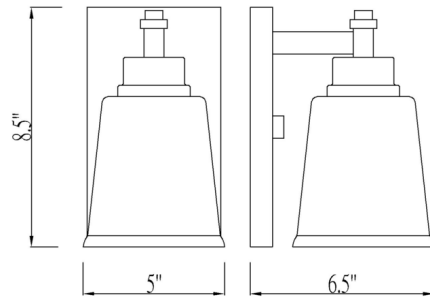

### Description

Classic elegance and a beautifully neutral finish create a fixture that expresses design personality in the Bohin wall sconce. This steel wall sconce gains soft touches from a romantic clear seedy glass shade and delivers a sophisticated, artistic addition to contemporary or transitional decor. Can be mounted up or down.

### Specifications

COLOR	Clear Seedy
BODY FINISH	Chrome
WATTAGE	17W
DIMMER	Standard 120V
DIMENSIONS	5"W x 8.5"H x 6.5"D
BULB NOT INCLUDED	1 x A19/Medium (E26)/17W/120V LED
OTHER BULB OPTIONS	1 x T10/Medium (E26)/120V LED
COUNTRY OF ORIGIN	China