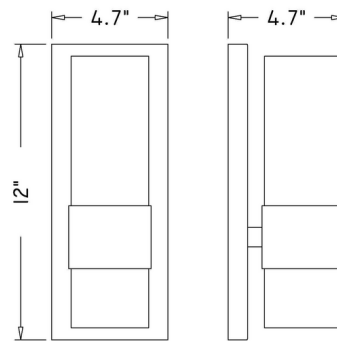

### Specifications

COLOR	Clear
BODY FINISH	Matte Black
WATTAGE	9W
DIMMER	Standard 120V
DIMENSIONS	4.7"W x 12"H x 4.7"D
BULB NOT INCLUDED	1 x B10/Candelabra (E12)/9W/120V LED
COUNTRY OF ORIGIN	China

CLICK TO VIEW PRODUCT