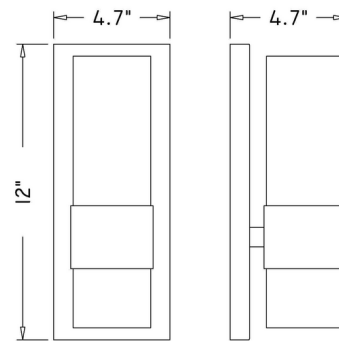

By Z-Lite

Description

Sleek and minimal, this linear modern Lawson wall sconce illuminates a bathroom vanity or powder room with its understated sophistication. A steel plate holds a lantern-like clear glass tube that presents an exposed bulb, clasped by a wide ring that gives a metallic touch and moody vibe, complementing bathroom hardware and fixtures. With its slender shape and design, this contemporary one-light wall sconce makes itself at home, flanked beside a mirror illuminating countertops and dressing areas. Can be mounted up or down.

Shown in matte black / clear

Specifications

COLOR Clear
BODY FINISH Matte Black
WATTAGE 9W
DIMMER Standard 120V
DIMENSIONS 4.7\"W x 12\"H x 4.7\"D
BULB NOT INCLUDED 1 x B10/Candelabra (E12)/9W/120V LED
COUNTRY OF ORIGIN China