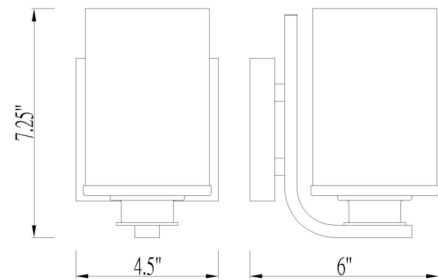

By Z-Lite

Description

Classic elegance follows this Beckett wall sconce, a superb choice for a contemporary bath space, hallway, or main living area. A simple yet extraordinary design blends romantic clear seedy glass with a mount, base, and arm crafted of sleek and elegant finish steel.

Shown in brushed nickel / clear seedy

Specifications

COLOR	Clear Seedy
BODY FINISH	Brushed Nickel
WATTAGE	17W
DIMMER	Standard 120V
DIMENSIONS	4.5"W x 7.25"H x 6"D
BULB NOT INCLUDED	1 x A19/Medium (E26)/17W/120V LED
COUNTRY OF ORIGIN	China