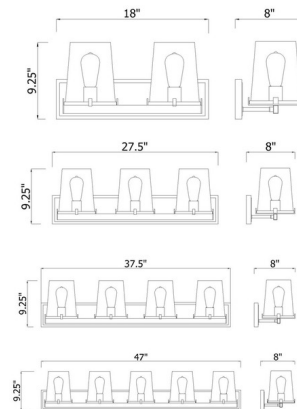

Shown in matte black / clear

Specifications

COLOR	Clear
BODY FINISH	Matte Black
WATTAGE	36W
DIMMER	Standard 120V
DIMENSIONS	37.5"W x 9.25"H x 8"D
BULB NOT INCLUDED	4 x A19/Medium (E26)/9W/120V LED
OTHER BULB OPTIONS	4 x Edison ST-Shape/Medium (E26)/120V LED 4 x Edison Tube/Medium (E26)/120V LED
COUNTRY OF ORIGIN	China