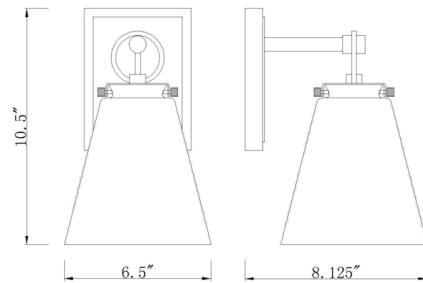

Description

Contemporary bathrooms light up with the chic, delicate design of this Harper wall sconce. With a conical shade crafted of clear glass, it adds a charming motif with a shiny finish hand-tooled steel mount adding festive geometric accents. This light from the Harper collection dazzles in a custom bath space.

Shown in chrome / clear

Specifications

COLOR Clear
BODY FINISH Chrome
WATTAGE 17W
DIMMER Standard 120V
DIMENSIONS 6.5"W x 10.5"H x 8.25"D
BULB NOT INCLUDED 1 x A19/Medium (E26)/17W/120V LED
OTHER BULB OPTIONS 1 x Edison ST-Shape/Medium (E26)/120V LED
COUNTRY OF ORIGIN China