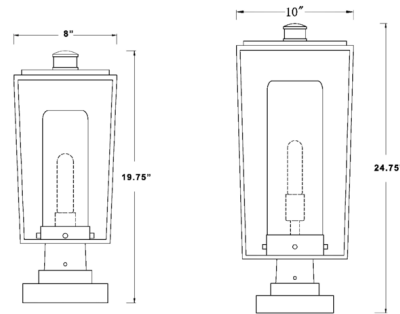

### Specifications

COLOR	White Opal
BODY FINISH	Black
WATTAGE	17W
DIMMER	Standard 120V
DIMENSIONS	8"W x 19.75"H
BULB NOT INCLUDED	1 x T10/Medium (E26)/17W/120V LED
OTHER BULB OPTIONS	1 x Edison Tube/Medium (E26)/120V LED
COUNTRY OF ORIGIN	China