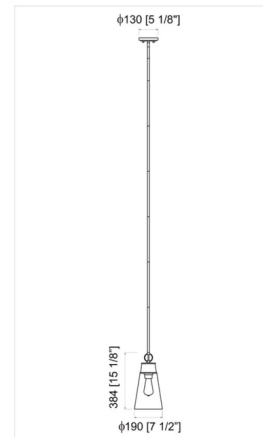

Specifications

COLOR Clear
BODY FINISH Rubbed Brass
WATTAGE 9W
DIMMER Standard 120V
DIMENSIONS 7.5"W x 15.25"H x 8"D
BULB NOT INCLUDED 1 x A19/Medium (E26)/9W/120V LED
OTHER BULB OPTIONS T10/Medium (E26)/120V LED
COUNTRY OF ORIGIN India

Technical Information

PRODUCT DIMENSIONS Downrods Included: 1-3", 1-6" and 6-12" Stems

Shown in rubbed brass / clear

CLICK TO VIEW PRODUCT

Notes: