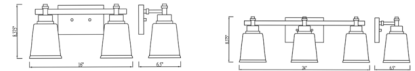

Description

The heady effect of clear seedy glass brings a romantic touch to this elegant Bohin Bathroom vanity light. Enjoy an elegance that comes from classic design detailing on its steel frame, and a versatile way to add extra illumination to a contemporary or transitional space. Can be mounted up or down.

Shown in chrome / clear seedy

Specifications

COLOR Clear Seedy
BODY FINISH Chrome
WATTAGE 34W
DIMMER Standard 120V
DIMENSIONS 16"W x 8.5"H x 6.5"D
BULB NOT INCLUDED 2 x A19/Medium (E26)/17W/120V LED
OTHER BULB OPTIONS 2 x T10/Medium (E26)/120V LED
COUNTRY OF ORIGIN China