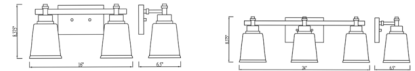

### Description

The heady effect of clear seedy glass brings a romantic touch to this elegant Bohin Bathroom vanity light. Enjoy an elegance that comes from classic design detailing on its steel frame, and a versatile way to add extra illumination to a contemporary or transitional space. Can be mounted up or down.

### Specifications

COLOR	Clear Seedy
BODY FINISH	Chrome
WATTAGE	34W
DIMMER	Standard 120V
DIMENSIONS	16"W x 8.5"H x 6.5"D
BULB NOT INCLUDED	2 x A19/Medium (E26)/17W/120V LED
OTHER BULB OPTIONS	2 x T10/Medium (E26)/120V LED
COUNTRY OF ORIGIN	China