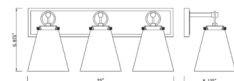

Shown in chrome / clear

Specifications

COLOR	Clear
BODY FINISH	Chrome
WATTAGE	68W
DIMMER	Standard 120V
DIMENSIONS	31.25"W x 10"H x 8.25"D
BULB NOT INCLUDED	4 x A19/Medium (E26)/17W/120V LED
COUNTRY OF ORIGIN	China