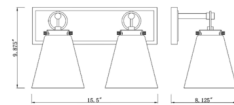

Shown in chrome / clear

Specifications

COLOR	Clear
BODY FINISH	Chrome
WATTAGE	68W
DIMMER	Standard 120V
DIMENSIONS	31.25"W x 10"H x 8.25"D
BULB NOT INCLUDED	4 x A19/Medium (E26)/17W/120V LED
COUNTRY OF ORIGIN	China