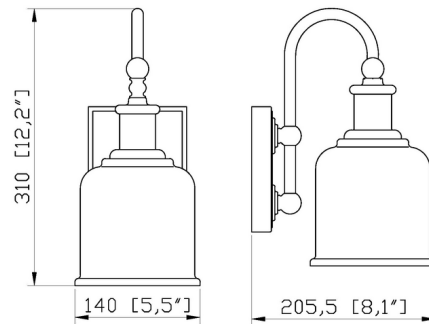

### Specifications

COLOR	Clear Seedy
BODY FINISH	Brushed Nickel
WATTAGE	9W
DIMMER	Standard 120V
DIMENSIONS	5.5\"W x 12.25\"H x 8\"D
BULB NOT INCLUDED	1 x A19/Medium (E26)/9W/120V LED
COUNTRY OF ORIGIN	China