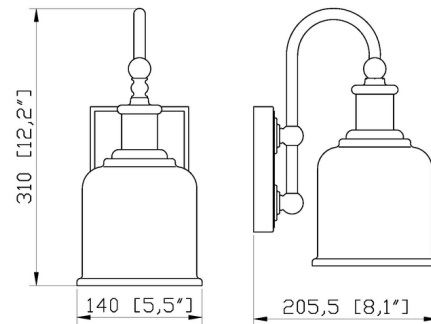

Shown in brushed nickel / clear seedy

Specifications

COLOR Clear Seedy
BODY FINISH Brushed Nickel
WATTAGE 9W
DIMMER Standard 120V
DIMENSIONS 5.5\"W x 12.25\"H x 8\"D
BULB NOT INCLUDED 1 x A19/Medium (E26)/9W/120V LED
COUNTRY OF ORIGIN China