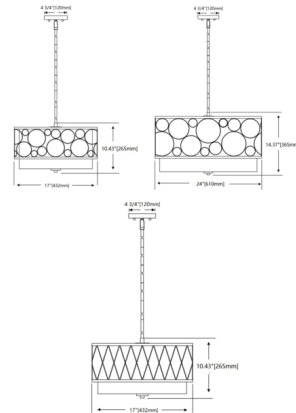

Description

Transform an entryway foyer or draw the eye over a kitchen island with this elegant, transitional Kendall tiered drum shape pendant. An elegant finish cage with a geometric bubble-like pattern offers a stunning contrast against the glow of the white fabric shade. A perfect addition for contemporary homes and retro-inspired Mid-Century Modern aesthetics, this transitional pendant light offers a chic, sophisticated expression.

Shown in matte black / white

Specifications

COLOR	White
BODY FINISH	Matte Black
WATTAGE	45W
DIMMER	Standard 120V
DIMENSIONS	32"W x 18.5"H
BULB NOT INCLUDED	5 x A19/Medium (E26)/9W/120V LED
COUNTRY OF ORIGIN	China