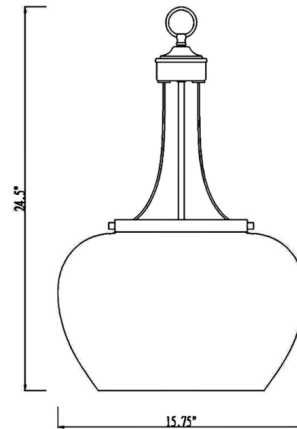

### Specifications

COLOR	Clear
BODY FINISH	Olde Brass
WATTAGE	27W
DIMMER	Standard 120V
DIMENSIONS	15.75"W x 24.5"H
BULB NOT INCLUDED	3 x B10/Candelabra (E12)/9W/120V LED
COUNTRY OF ORIGIN	China

CLICK TO VIEW PRODUCT