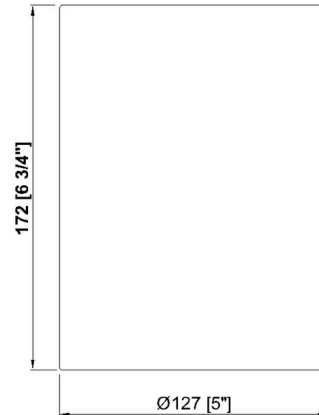

Specifications

COLOR	N/A
BODY FINISH	Bronze
WATTAGE	9W
DIMMER	Standard 120V
DIMENSIONS	5"W x 6.75"H
BULB NOT INCLUDED	1 x A19/Medium (E26)/9W/120V LED
COUNTRY OF ORIGIN	India

CLICK TO VIEW PRODUCT

Notes: