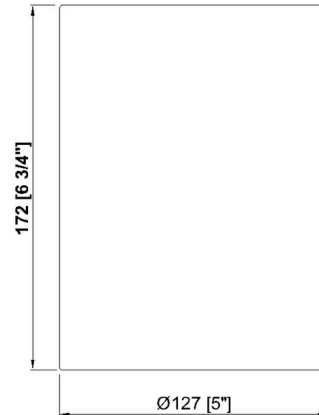

Description

The contemporary Harley cylinder ceiling light has classic appeal with a low profile that conveys understated elegance through its large-scale silhouette.

Shown in bronze

Specifications

COLOR	N/A
BODY FINISH	Bronze
WATTAGE	9W
DIMMER	Standard 120V
DIMENSIONS	5"W x 6.75"H
BULB NOT INCLUDED	1 x A19/Medium (E26)/9W/120V LED
COUNTRY OF ORIGIN	India