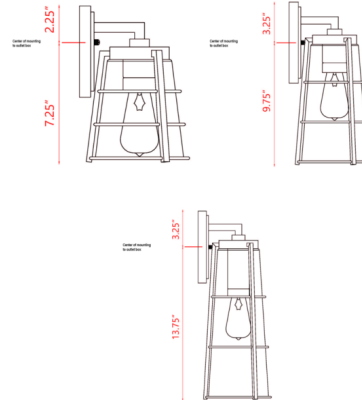

### Specifications

COLOR	Clear Seedy
BODY FINISH	Black
WATTAGE	9W
DIMMER	Standard 120V
DIMENSIONS	6"W x 17"H x 6.75"D
BULB NOT INCLUDED	1 x A19/Medium (E26)/9W/120V LED
OTHER BULB OPTIONS	1 x Edison ST-Shape/Medium (E26)/120V LED
COUNTRY OF ORIGIN	China