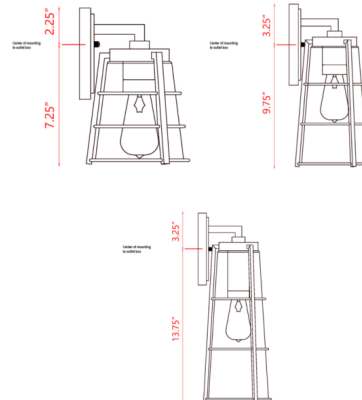

By Z-Lite

Description

Moving vintage in a modern direction, this Helix outdoor wall light features a village inspired look with nautical flavor. Embrace a hand worked black finish aluminum frame that holds a conical clear seeded glass shade and adds linear accents showcasing a lantern effect. This light borrows from industrial influenced aesthetics and supplies plenty of personality.

Shown in black / clear seeded

Specifications

COLOR	Clear Seedy
BODY FINISH	Black
WATTAGE	9W
DIMMER	Standard 120V
DIMENSIONS	6"W x 17"H x 6.75"D
BULB NOT INCLUDED	1 x A19/Medium (E26)/9W/120V LED
OTHER BULB OPTIONS	1 x Edison ST-Shape/Medium (E26)/120V LED
COUNTRY OF ORIGIN	China