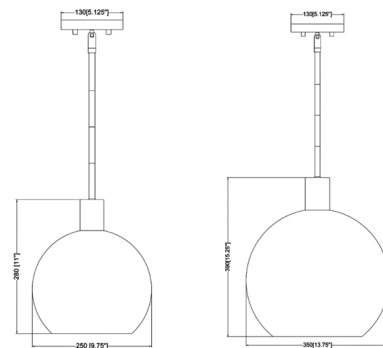

### Specifications

COLOR	White
BODY FINISH	Olde Brass
WATTAGE	17W
DIMMER	Standard 120V
DIMENSIONS	9.75"W x 11"H
BULB NOT INCLUDED	1 x A19/Medium (E26)/17W/120V LED
OTHER BULB OPTIONS	1 x T10/Medium (E26)/120V LED 1 x Edison Tube/Medium (E26)/120V LED 1 x G25/Medium (E26)/120V LED 1 x Edison Globe/Medium (E26)/120V LED
COUNTRY OF ORIGIN	China