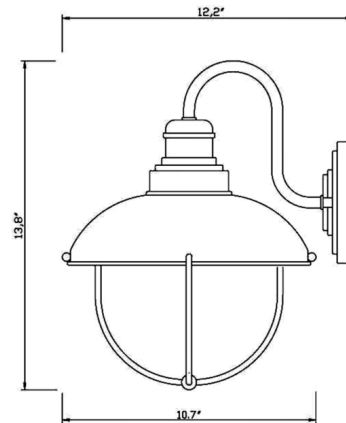

### Description

The Ansel Outdoor Wall Sconce delivers a charming village industrial motif with a romantic vibe. Perfect for adding ambient lighting on a structure or fence space, it features a half-dome hat shade with a wire open cage-like element offering partial glimpses of a standard bulb.

### Specifications

COLOR	Clear Seedy
BODY FINISH	Galvanized
WATTAGE	17W
DIMMER	Standard 120V
DIMENSIONS	10.75"W x 14"H x 12.25"D
BULB NOT INCLUDED	1 x A19/Medium (E26)/17W/120V LED
COUNTRY OF ORIGIN	China