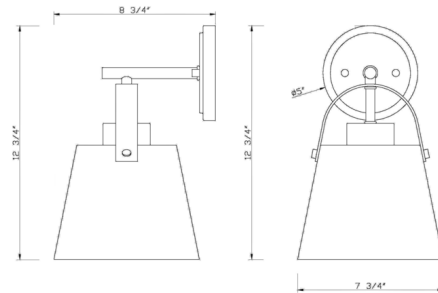

Shown in heritage brass / matte white

Specifications

COLOR	Matte White
BODY FINISH	Heritage Brass
WATTAGE	9W
DIMMER	Standard 120V
DIMENSIONS	8"W x 12.75"H x 8.75"D
BULB NOT INCLUDED	1 x A19/Medium (E26)/9W/120V LED
COUNTRY OF ORIGIN	China