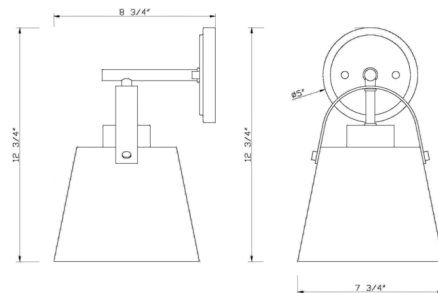

Shown in heritage brass / matte white

Specifications

COLOR	Matte White
BODY FINISH	Heritage Brass
WATTAGE	9W
DIMMER	Standard 120V
DIMENSIONS	8"W x 12.75"H x 8.75"D
BULB NOT INCLUDED	1 x A19/Medium (E26)/9W/120V LED
COUNTRY OF ORIGIN	China