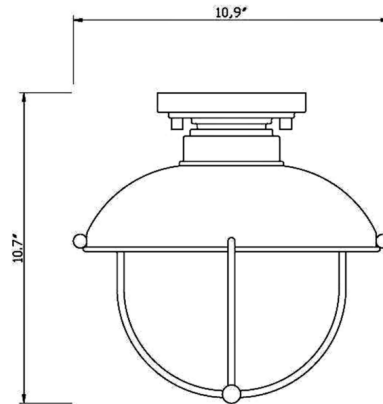

Description

Easy elegance adopts a farmhouse feel in the Ansel Outdoor Flush Mount. Update fixtures in a covered patio or gazebo space with this light fashioned elegant finish in a modified cage-style design blending with a half-dome hat shade. Modern in motif, this romantic light includes a medium glass shade.

Shown in galvanized / clear seedy

Specifications

| | |
|-------------------|-----------------------------------|
| COLOR | Clear Seedy |
| BODY FINISH | Galvanized |
| WATTAGE | 17W |
| DIMMER | Standard 120V |
| DIMENSIONS | 11\"W x 10.75\"H x 11\"D |
| BULB NOT INCLUDED | 1 x A19/Medium (E26)/17W/120V LED |
| COUNTRY OF ORIGIN | China |