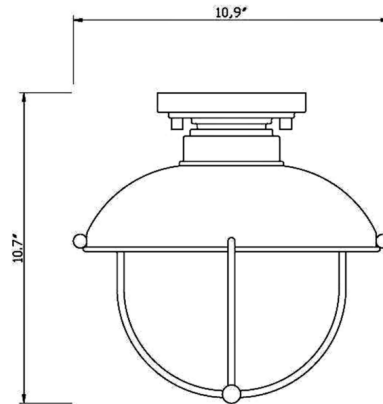

Description

Easy elegance adopts a farmhouse feel in the Ansel Outdoor Flush Mount. Update fixtures in a covered patio or gazebo space with this light fashioned elegant finish in a modified cage-style design blending with a half-dome hat shade. Modern in motif, this romantic light includes a medium glass shade.

Shown in galvanized / clear seeded

Specifications

COLOR	Clear Seedy
BODY FINISH	Galvanized
WATTAGE	17W
DIMMER	Standard 120V
DIMENSIONS	11"W x 10.75"H x 11"D
BULB NOT INCLUDED	1 x A19/Medium (E26)/17W/120V LED
COUNTRY OF ORIGIN	China