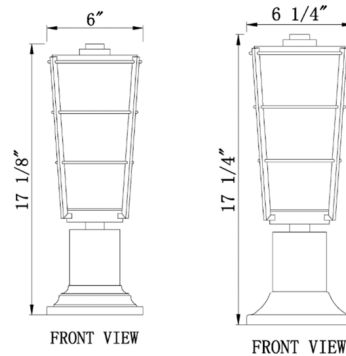

Lightology

lightology.com
866-954-4489
05-24-26

Project: _____

Company: _____

Location: _____ Fixture Type: _____

SPEC #: **ZLT1257410**

Approved On: _____ Approved By: _____

Helix Outdoor Pier Light with Simple Round Base

Shown in black / clear seedy

Specifications

COLOR Clear Seedy
BODY FINISH Black
WATTAGE 9W
DIMMER Standard 120V
DIMENSIONS 6"W x 17.24"H
BULB NOT INCLUDED 1 x Edison ST-Shape/Medium (E26)/9W/120V LED
COUNTRY OF ORIGIN China