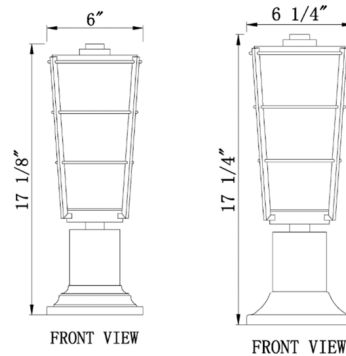

Lightology

lightology.com
866-954-4489
04-04-26

Project: _____

Company: _____

Location: _____ Fixture Type: _____

SPEC #: **ZLT1257410**

Approved On: _____ Approved By: _____

Helix Outdoor Pier Light with Simple Round Base

Shown in black / clear seedy

Specifications

COLOR Clear Seedy
BODY FINISH Black
WATTAGE 9W
DIMMER Standard 120V
DIMENSIONS 6"W x 17.24"H
BULB NOT INCLUDED 1 x Edison ST-Shape/Medium (E26)/9W/120V LED
COUNTRY OF ORIGIN China