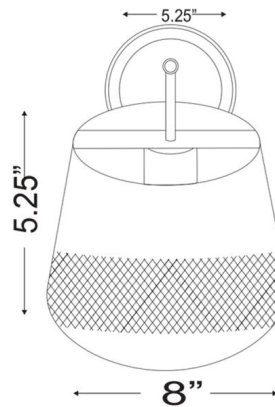

By Z-Lite

Description

This one-light wall sconce from the Maddox collection creates a seamless, easy-living look for casual spaces in need of extra lighting. The finish adds a decadent look to a sconce featuring a conical shade with a texturized hammered belt detail and matching wall mount. Dress up a bathroom or hallway space with this elegant light that incorporates farmhouse and industrial motifs.

Shown in polished nickel

Specifications

| | |
|-------------------|-----------------------------------|
| COLOR | N/A |
| BODY FINISH | Polished Nickel |
| WATTAGE | 17W |
| DIMMER | Standard 120V |
| DIMENSIONS | 8"W x 8.5"H x 9"D |
| BULB NOT INCLUDED | 1 x A19/Medium (E26)/17W/120V LED |
| COUNTRY OF ORIGIN | India |