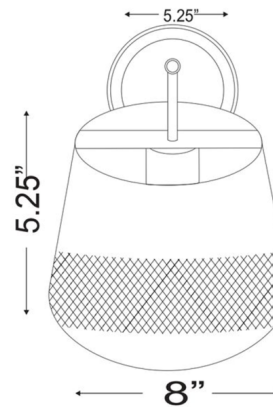

### Specifications

COLOR	N/A
BODY FINISH	Polished Nickel
WATTAGE	17W
DIMMER	Standard 120V
DIMENSIONS	8"W x 8.5"H x 9"D
BULB NOT INCLUDED	1 x A19/Medium (E26)/17W/120V LED
COUNTRY OF ORIGIN	India

CLICK TO VIEW PRODUCT