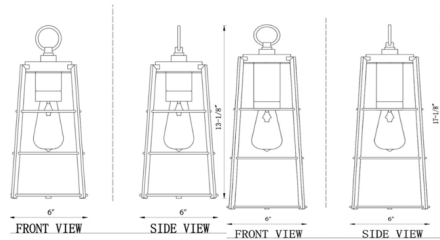

Shown in black / clear seedy

Specifications

COLOR Clear Seedy
BODY FINISH Black
WATTAGE 9W
DIMMER Standard 120V
DIMENSIONS 6"W x 13.25"H
BULB NOT INCLUDED 1 x Edison ST-Shape/Medium (E26)/9W/120V LED
COUNTRY OF ORIGIN China