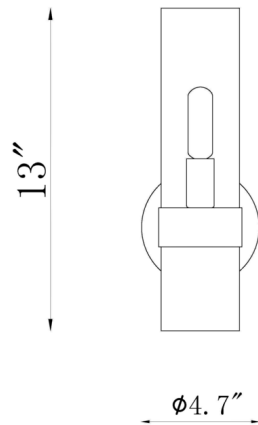

### Specifications

|                   |                                      |
|-------------------|--------------------------------------|
| COLOR             | Clear                                |
| BODY FINISH       | Polished Nickel                      |
| WATTAGE           | 9W                                   |
| DIMMER            | Standard 120V                        |
| DIMENSIONS        | 6.5"W x 13"H x 4.75"D                |
| BULB NOT INCLUDED | 1 x B10/Candelabra (E12)/9W/120V LED |
| COUNTRY OF ORIGIN | China                                |