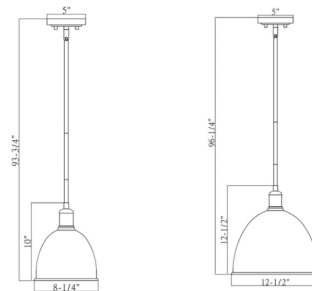

Shown in brass

Specifications

COLOR	N/A
BODY FINISH	Brass
WATTAGE	17W
DIMMER	Standard 120V
DIMENSIONS	12.5"W x 12.5"H
BULB NOT INCLUDED	1 x A19/Medium (E26)/17W/120V LED
COUNTRY OF ORIGIN	China

Technical Information

PRODUCT DIMENSIONS Downrods Included: 1-3", 1-6" and 6-12" Stems

CLICK TO VIEW PRODUCT

Notes: