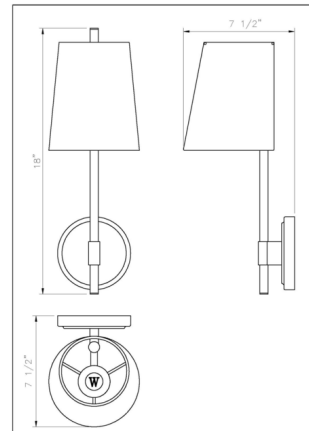

By Z-Lite

Description

Classic traditional style takes on a modern twist in this light, airy Winward Wall Sconce. With a rounded backplate and tubular arm made of bold steel and a tapered white fabric shade, its versatility stands second to tasteful elegant personality. Bring targeted lighting to a bath, hallway, or main living space with this updated fixture.

Shown in matte black / white

Specifications

COLOR	White
BODY FINISH	Matte Black
WATTAGE	9W
DIMMER	Standard 120V
DIMENSIONS	6"W x 18"H x 7.5"D
BULB NOT INCLUDED	1 x B10/Candelabra (E12)/9W/120V LED
COUNTRY OF ORIGIN	China