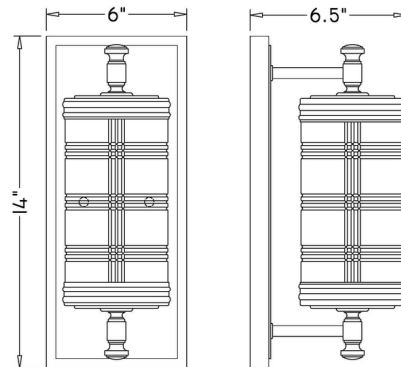

Lightology

lightology.com
866-954-4489
04-12-26

Project: _____
 Company: _____
 Location: _____ Fixture Type: _____
 SPEC #: **ZLT1257461**
 Approved On: _____ Approved By: _____

Archer Wall Sconce By Z-Lite

Description

Transform a traditional powder room or master bathroom retreat into a breathtaking classically designed interior with this transitional Archer wall sconce. Lending a restoration-like touch is a cut crystal-inspired glass shade with a Glen plaid pattern, suspended from a shiny, elegant plate and hardware. Timeless and sophisticated, this metropolitan wall sconce also offers a beautiful illumination across bathroom countertops, creating a scintillated effect through the patterned glass lantern. Can be mounted vertically or horizontally.

Shown in brushed nickel / clear

Specifications

COLOR	Clear
BODY FINISH	Brushed Nickel
WATTAGE	9W
DIMMER	Standard 120V
DIMENSIONS	6"W x 14"H x 6.5"D
BULB NOT INCLUDED	1 x A19/Medium (E26)/9W/120V LED
COUNTRY OF ORIGIN	China