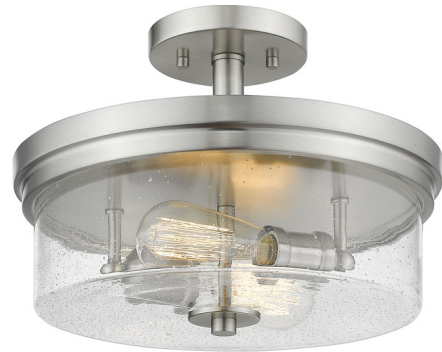

## Bohin Semi Flush Ceiling Light By Z-Lite

### Description

Create an exceptional contemporary or transitional design scheme with the classic styling of this Bohin semi-flush ceiling light. Enjoy the versatility of an elegant steel frame, and the romantic clear seedy glass shade that finishes its exquisite composition.

Shown in brushed nickel / clear seedy

### Specifications

COLOR	Clear Seedy
BODY FINISH	Brushed Nickel
WATTAGE	18W
DIMMER	Standard 120V
DIMENSIONS	13"W x 9.75"H
BULB NOT INCLUDED	2 x A19/Medium (E26)/9W/120V LED
OTHER BULB OPTIONS	2 x Edison ST-Shape/Medium (E26)/120V LED
COUNTRY OF ORIGIN	China