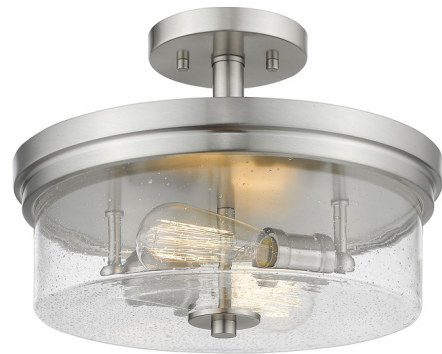

Lightology

lightology.com
866-954-4489
05-17-26

Project: _____

Company: _____

Location: _____ Fixture Type: _____

SPEC #: **ZLT1257463**

Approved On: _____ Approved By: _____

Bohin Semi Flush Ceiling Light By Z-Lite

Description

Create an exceptional contemporary or transitional design scheme with the classic styling of this Bohin semi-flush ceiling light. Enjoy the versatility of an elegant steel frame, and the romantic clear seedy glass shade that finishes its exquisite composition.

Shown in brushed nickel / clear seedy

Specifications

COLOR	Clear Seedy
BODY FINISH	Brushed Nickel
WATTAGE	18W
DIMMER	Standard 120V
DIMENSIONS	13"W x 9.75"H
BULB NOT INCLUDED	2 x A19/Medium (E26)/9W/120V LED
OTHER BULB OPTIONS	2 x Edison ST-Shape/Medium (E26)/120V LED
COUNTRY OF ORIGIN	China