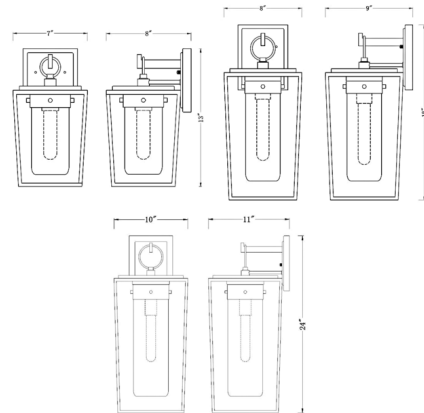

Lightology

lightology.com
866-954-4489
05-17-26

Project: _____

Company: _____

Location: _____ Fixture Type: _____

SPEC #: **ZLT1257468**

Approved On: _____ Approved By: _____

Sheridan Outdoor Wall Sconce By Z-Lite

Description

The Sheridan outdoor wall sconce offers ambient and targeted lighting with an open, boxy frame that borrows from village-inspired lantern aesthetics.

Shown in black / seedy glass

Specifications

COLOR	Seedy Glass
BODY FINISH	Black
WATTAGE	17W
DIMMER	Standard 120V
DIMENSIONS	7"W x 13"H x 8"D
BULB NOT INCLUDED	1 x T10/Medium (E26)/17W/120V LED
OTHER BULB OPTIONS	1 x Edison Tube/Medium (E26)/120V LED
COUNTRY OF ORIGIN	China