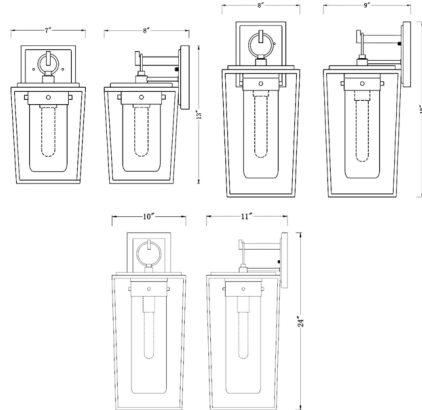

### Specifications

COLOR	Seedy Glass
BODY FINISH	Black
WATTAGE	17W
DIMMER	Standard 120V
DIMENSIONS	7"W x 13"H x 8"D
BULB NOT INCLUDED	1 x T10/Medium (E26)/17W/120V LED
OTHER BULB OPTIONS	1 x Edison Tube/Medium (E26)/120V LED
COUNTRY OF ORIGIN	China