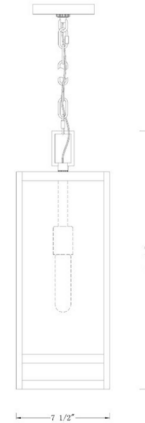

By Z-Lite

Description

Suspending from a covered patio or gazebo, the Nuri outdoor pendant offers a clean, crisp aesthetic with linear design elements. Go fully modern with a hint of transitional vibes in a light featuring linear styling of a steel frame and bulb mount, with a matching suspension chain and ceiling mount. Clear glass panels provide a full interior view of a charming slender bulb mount.

Shown in black / clear

Specifications

COLOR	Clear
BODY FINISH	Black
WATTAGE	17W
DIMMER	Standard 120V
DIMENSIONS	7.5"W x 19.75"H x 7.5"D
BULB NOT INCLUDED	1 x T10/Medium (E26)/17W/120V LED
OTHER BULB OPTIONS	1 x Edison Tube/Medium (E26)/120V LED
COUNTRY OF ORIGIN	China