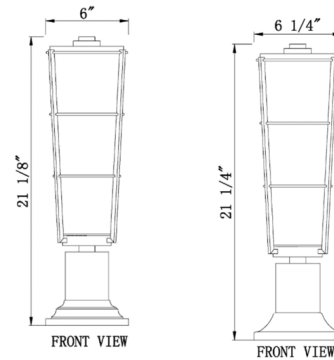

Lightology

lightology.com
866-954-4489
07-04-25

Project: _____

Company: _____

Location: _____ Fixture Type: _____

SPEC #: **ZLT1257476**

Approved On: _____ Approved By: _____

Helix Outdoor Pier Light with Traditional Base By Z-Lite

Shown in black / clear seedy

Specifications

COLOR Clear Seedy
BODY FINISH Black
WATTAGE 9W
DIMMER Standard 120V
DIMENSIONS 6"L x 6"W x 21.125"H
BULB NOT INCLUDED 1x A19/Medium (E26)/9W/120V LED
COUNTRY OF ORIGIN China