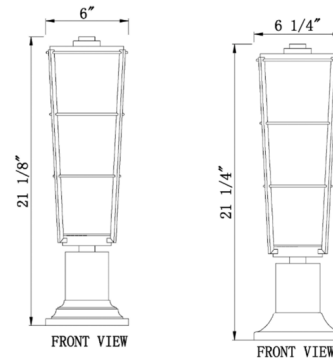

Lightology

lightology.com
866-954-4489
04-26-26

Project: _____

Company: _____

Location: _____ Fixture Type: _____

SPEC #: **ZLT1257476**

Approved On: _____ Approved By: _____

Helix Outdoor Pier Light with Traditional Base By Z-Lite

Description

A contrasting blend of bold hand-worked aluminum and romantic clear seedy glass shapes up any outdoor space, making this Helix Outdoor Pier Light with Traditional Base a decorative boost to gardens and walkways. This light fixture from Helix adopts a lantern-inspired look with vintage charm, introducing a village theme.

Shown in black / clear seedy

Specifications

COLOR Clear Seedy
BODY FINISH Black
WATTAGE 9W
DIMMER Standard 120V
DIMENSIONS 6"L x 6"W x 21.125"H
BULB NOT INCLUDED 1 x A19/Medium (E26)/9W/120V LED
COUNTRY OF ORIGIN China