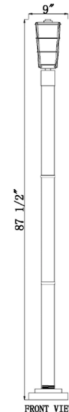

Lightology

lightology.com
866-954-4489
02-21-26

Project: _____

Company: _____

Location: _____ Fixture Type: _____

SPEC #: **ZLT1257478**

Approved On: _____ Approved By: _____

Helix Outdoor Post Light with Round Post/Stepped Base By Z-Lite

Description

This Helix Outdoor Post Light with Round Post/Stepped Base shapes up a walkway or garden space, adding a vintage-inspired look of village charm. The Helix post-mounted fixture is crafted of hand-worked aluminum and features a lantern-like frame with linear accents covering a romantic clear seeded glass shade. Mounted to a sleek rounded post, this light becomes a focal point in any outdoor space.

Specifications

COLOR Clear Seedy
BODY FINISH Black
WATTAGE 9W
DIMMER Standard 120V
DIMENSIONS 6"L x 6"W x 91.45"H
BULB NOT INCLUDED 1 x Edison ST-Shape/Medium (E26)/9W/120V LED
COUNTRY OF ORIGIN China

Shown in black / clear seedy