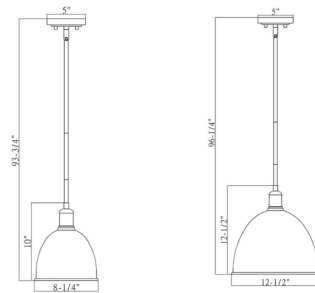

Shown in matte black

Specifications

COLOR	N/A
BODY FINISH	Matte Black
WATTAGE	17W
DIMMER	Standard 120V
DIMENSIONS	12.5"W x 12.5"H
BULB NOT INCLUDED	1 x A19/Medium (E26)/17W/120V LED
COUNTRY OF ORIGIN	China