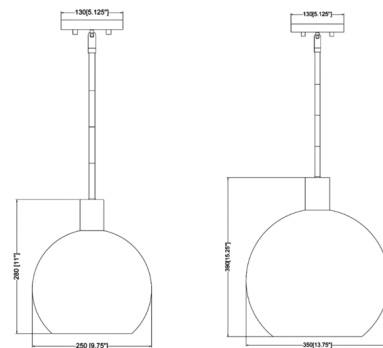

Description

The slender clean lines of the gleaming and suspension rod offer an elegant metallic touch to interiors, making this contemporary single light pendant and gorgeous minimal style addition to communal spaces within the home. Grounding this transitional pendant light is a Mid-Century Modern glass globe that offers a translucent material, showcasing flickering warm Edison style bulb tucked inside. Contrasted smooth metals and textural glass elevate this linear transitional single light pendant into a classy, understated accent piece in kitchens, foyers and so much more.

Shown in polished nickel / clear seedy

Specifications

COLOR	Clear Seedy
BODY FINISH	Polished Nickel
WATTAGE	17W
DIMMER	Standard 120V
DIMENSIONS	13.75"W x 15.25"H
BULB NOT INCLUDED	1 x A19/Medium (E26)/17W/120V LED
OTHER BULB OPTIONS	1 x T10/Medium (E26)/120V LED 1 x Edison Tube/Medium (E26)/120V LED 1 x G25/Medium (E26)/120V LED 1 x Edison Globe/Medium (E26)/120V LED
COUNTRY OF ORIGIN	China

Technical Information

PRODUCT DIMENSIONS Downrods Included: 1-3", 1-6", and 6-12" Stems

CLICK TO VIEW PRODUCT

Notes: