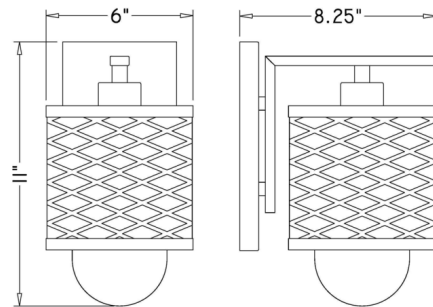

Description

Industrial modern influences make way for this metropolitan Kipton wall sconce. A perfect addition for bathroom vanities and welcoming foyers, this transitional wall sconce features a classical mesh metal cage in a bold and elegant finish for a contrasted element of surprise. A clear glass interior shade showcases filament bulbs, lending an old-world feel and is capped with clear globe that peeks out from beneath and offers a diffused glow.

Shown in matte black / clear

Specifications

COLOR	Clear
BODY FINISH	Matte Black
WATTAGE	9W
DIMMER	Standard 120V
DIMENSIONS	6"W x 11"H x 8.25"D
BULB NOT INCLUDED	1 x A19/Medium (E26)/9W/120V LED
OTHER BULB OPTIONS	1 x Edison ST-Shape/Medium (E26)/120V LED
COUNTRY OF ORIGIN	China