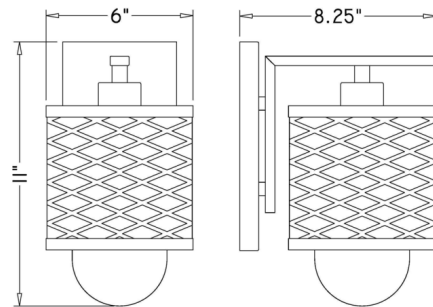

Lightology

lightology.com
866-954-4489
06-26-26

Project: _____

Company: _____

Location: _____ Fixture Type: _____

SPEC #: **ZLT1257498**

Approved On: _____ Approved By: _____

Kipton Wall Sconce By Z-Lite

Description

Industrial modern influences make way for this metropolitan Kipton wall sconce. A perfect addition for bathroom vanities and welcoming foyers, this transitional wall sconce features a classical mesh metal cage in a bold and elegant finish for a contrasted element of surprise. A clear glass interior shade showcases filament bulbs, lending an old-world feel and is capped with clear globe that peeks out from beneath and offers a diffused glow.

Shown in matte black / clear

Specifications

COLOR	Clear
BODY FINISH	Matte Black
WATTAGE	9W
DIMMER	Standard 120V
DIMENSIONS	6"W x 11"H x 8.25"D
BULB NOT INCLUDED	1 x A19/Medium (E26)/9W/120V LED
OTHER BULB OPTIONS	1 x Edison ST-Shape/Medium (E26)/120V LED
COUNTRY OF ORIGIN	China