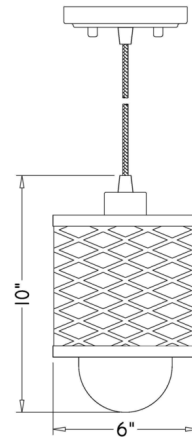

Shown in matte black / clear

CLICK TO VIEW PRODUCT

Notes: