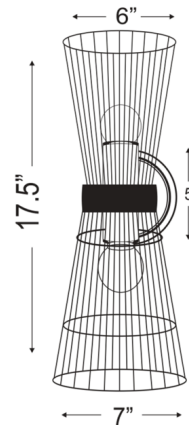

By Z-Lite

Description

A cage-like design offers a hint of industrial inspiration to this energizing Alito Wall Sconce, a superb choice for a custom casual space. Light up a hallway, bathroom, or bedroom with this sconce offering geometric elegance in a concave silhouette and thin wires made of gleaming iron. Adding vintage style bulbs changes up its motif to reflect versatility. Vertical mount only.

Shown in polished nickel

Specifications

COLOR	N/A
BODY FINISH	Polished Nickel
WATTAGE	34W
DIMMER	Standard 120V
DIMENSIONS	7"W x 17.5"H x 8.75"D
BULB NOT INCLUDED	2 x Edison ST-Shape/Medium (E26)/17W/120V LED
COUNTRY OF ORIGIN	India