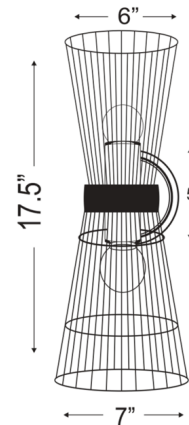

By Z-Lite

Description

A cage-like design offers a hint of industrial inspiration to this energizing Alito Wall Sconce, a superb choice for a custom casual space. Light up a hallway, bathroom, or bedroom with this sconce offering geometric elegance in a concave silhouette and thin wires made of gleaming iron. Adding vintage style bulbs changes up its motif to reflect versatility. Vertical mount only.

Shown in polished nickel

Specifications

COLOR	N/A
BODY FINISH	Polished Nickel
WATTAGE	34W
DIMMER	Standard 120V
DIMENSIONS	7"W x 17.5"H x 8.75"D
BULB NOT INCLUDED	2 x Edison ST-Shape/Medium (E26)/17W/120V LED
COUNTRY OF ORIGIN	India