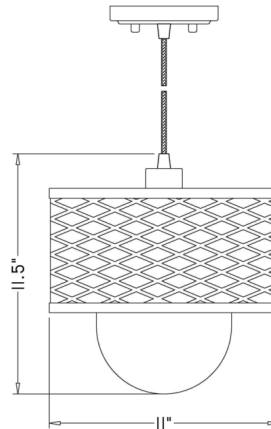

CLICK TO VIEW PRODUCT

Notes: