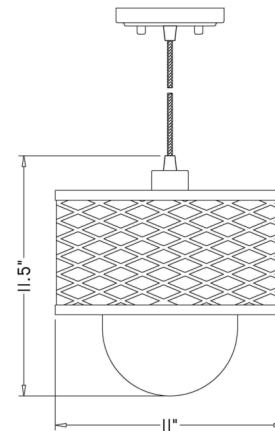

CLICK TO VIEW PRODUCT

Notes: