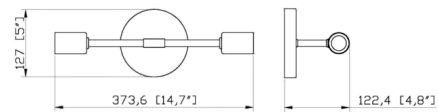

### Specifications

COLOR	N/A
BODY FINISH	Chrome
WATTAGE	18W
DIMMER	Standard 120V
DIMENSIONS	5"W x 14.75"H x 4.75"D
BULB NOT INCLUDED	2 x G25/Medium (E26)/9W/120V LED
OTHER BULB OPTIONS	2 x Edison Globe/Medium (E26)/120V LED
COUNTRY OF ORIGIN	China