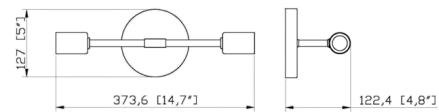

Description

From the Modernist collection, this contemporary Modernist Wall Sconce delivers a sleek linear design with a vertical frame hosting bulbs at each end, and a round wall mount offering visual balance. Can be mounted vertically or horizontally.

Shown in chrome

Specifications

COLOR	N/A
BODY FINISH	Chrome
WATTAGE	18W
DIMMER	Standard 120V
DIMENSIONS	5"W x 14.75"H x 4.75"D
BULB NOT INCLUDED	2 x G25/Medium (E26)/9W/120V LED
OTHER BULB OPTIONS	2 x Edison Globe/Medium (E26)/120V LED
COUNTRY OF ORIGIN	China