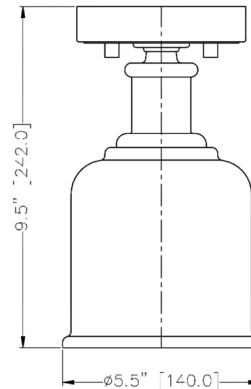

### Specifications

COLOR	Clear Seedy
BODY FINISH	Matte Black
WATTAGE	9W
DIMMER	Standard 120V
DIMENSIONS	5.5\"W x 9.5\"H
BULB NOT INCLUDED	1 x A19/Medium (E26)/9W/120V LED
COUNTRY OF ORIGIN	China

CLICK TO VIEW PRODUCT