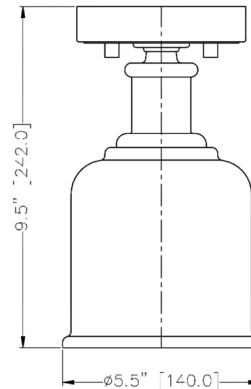

Shown in matte black / clear seedy

Specifications

COLOR	Clear Seedy
BODY FINISH	Matte Black
WATTAGE	9W
DIMMER	Standard 120V
DIMENSIONS	5.5\"W x 9.5\"H
BULB NOT INCLUDED	1 x A19/Medium (E26)/9W/120V LED
COUNTRY OF ORIGIN	China

CLICK TO VIEW PRODUCT

Notes: