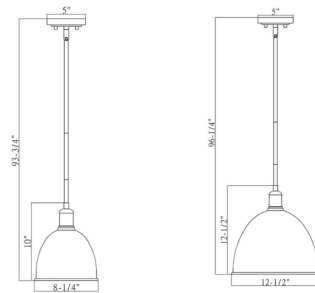

### Specifications

COLOR	N/A
BODY FINISH	Bronze
WATTAGE	17W
DIMMER	Standard 120V
DIMENSIONS	12.5"W x 12.5"H
BULB NOT INCLUDED	1 x A19/Medium (E26)/17W/120V LED
COUNTRY OF ORIGIN	China

CLICK TO VIEW PRODUCT