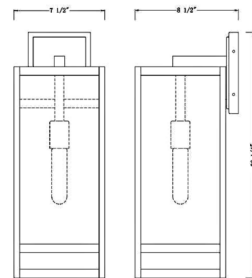

Shown in black / clear

Specifications

COLOR	Clear
BODY FINISH	Black
WATTAGE	17W
DIMMER	Standard 120V
DIMENSIONS	6.25"W x 13.5"H x 6.25"D
BULB NOT INCLUDED	1 x T10/Medium (E26)/17W/120V LED
OTHER BULB OPTIONS	1 x Edison Tube/Medium (E26)/120V LED
COUNTRY OF ORIGIN	China