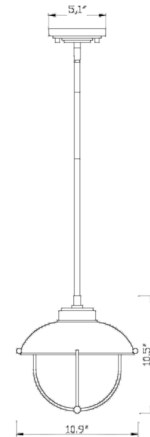

Description

Repurposing the conventional image of exterior lighting, the Ansel Outdoor Pendant begins a slate of crafty accenting and a source of targeted lighting. Illuminate a covered porch or gazebo space with this elegant casual fixture crafted of an elegant finish aluminum half-dome hat shade with a curvy wire-inspired open cage motif. A standard bulb is partially visible, bringing a down home, easy-living flavor perfect for entertaining al fresco.

Specifications

COLOR Clear Seedy
BODY FINISH Black
WATTAGE 17W
DIMMER Standard 120V
DIMENSIONS 11"W x 10.5"H
BULB NOT INCLUDED 1 x A19/Medium (E26)/17W/120V LED
COUNTRY OF ORIGIN China

Technical Information

PRODUCT DIMENSIONS Downrods Included: 1-3", 1-6" and 6-12" Stems

Shown in black / clear seedy

CLICK TO VIEW PRODUCT

Notes: