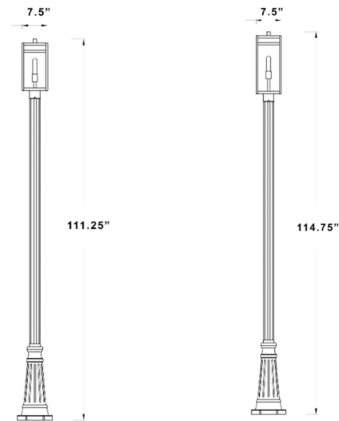

Lightology

lightology.com
866-954-4489
04-25-26

Project: _____

Company: _____

Location: _____ Fixture Type: _____

SPEC #: **ZLT1257594**

Approved On: _____ Approved By: _____

Nuri Outdoor Post Light with Round Post/Hexagon Base

By Z-Lite

Description

A romantic tapered base plays against the crisp, contemporary design of a box-style top, making the Nuri Outdoor Post Light with Round Post/Hexagon Base a great find. Add pizzazz and versatility to any space with this light blending a frame and post made of black finish steel and glass panels that give a glimpse of charm in a slender bulb base.

Specifications

COLOR	Clear
BODY FINISH	Black
WATTAGE	17W
DIMMER	Standard 120V
DIMENSIONS	10"L x 10"W x 111.24"H
BULB NOT INCLUDED	1 x T10/Medium (E26)/17W/120V LED
OTHER BULB OPTIONS	1 x Edison Tube/Medium (E26)/120V LED
COUNTRY OF ORIGIN	China

Notes:

Shown in black / clear

CLICK TO VIEW PRODUCT