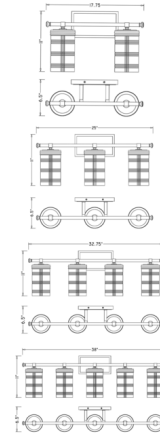

### Specifications

COLOR	Clear
BODY FINISH	Heirloom Gold
WATTAGE	45W
DIMMER	Standard 120V
DIMENSIONS	38"W x 11"H x 6.5"D
BULB NOT INCLUDED	5 x A19/Medium (E26)/9W/120V LED
COUNTRY OF ORIGIN	China

CLICK TO VIEW PRODUCT