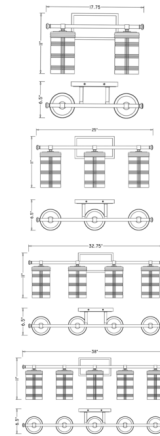

### Specifications

COLOR	Clear
BODY FINISH	Heirloom Gold
WATTAGE	45W
DIMMER	Standard 120V
DIMENSIONS	38"W x 11"H x 6.5"D
BULB NOT INCLUDED	5 x A19/Medium (E26)/9W/120V LED
COUNTRY OF ORIGIN	China

CLICK TO VIEW PRODUCT