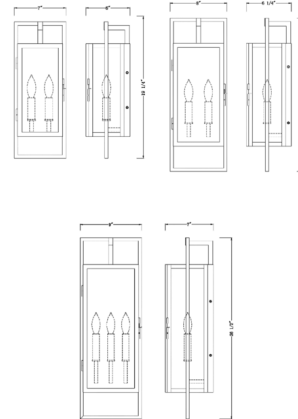

Description

An inspiring modern motif borrows from clean linear design to create the Lucian Outdoor Wall Light. Dress up a patio or structural wall with the geometric aesthetic of a classic fixture crafted steel. A layered profile with clear glass fronting offers a fresh glimpse of charming candelabra-style bulbs.

Shown in black / clear

Specifications

COLOR	Clear
BODY FINISH	Black
WATTAGE	18W
DIMMER	Standard 120V
DIMENSIONS	8"W x 21.5"H x 6"D
BULB NOT INCLUDED	2 x B10/Candelabra (E12)/9W/120V LED
COUNTRY OF ORIGIN	China