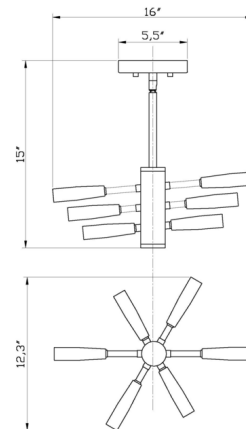

### Specifications

COLOR	N/A
BODY FINISH	Chrome
WATTAGE	54W
DIMMER	Standard 120V
DIMENSIONS	12.5\"W x 15\"H
BULB NOT INCLUDED	6 x T6/Candelabra (E12)/9W/120V LED
COUNTRY OF ORIGIN	China

CLICK TO VIEW PRODUCT