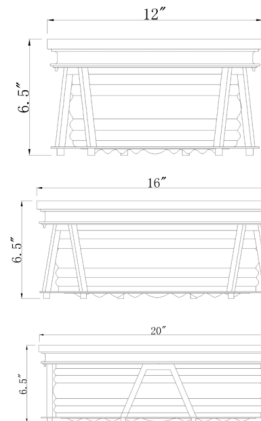

### Specifications

COLOR	Clear
BODY FINISH	Matte Black
WATTAGE	18W
DIMMER	Standard 120V
DIMENSIONS	12"W x 6.5"H
BULB NOT INCLUDED	2 x A19/Medium (E26)/9W/120V LED
COUNTRY OF ORIGIN	China

CLICK TO VIEW PRODUCT