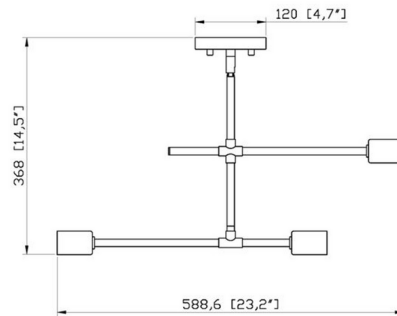

### Specifications

COLOR	N/A
BODY FINISH	Matte Black
WATTAGE	27W
DIMMER	Standard 120V
DIMENSIONS	23.25\"L x 4.75\"W x 14.5\"H
BULB NOT INCLUDED	3 x G25/Medium (E26)/9W/120V LED
OTHER BULB OPTIONS	3 x Edison Globe/Medium (E26)/120V LED 3 x G25/Medium (E26)/120V LED
COUNTRY OF ORIGIN	China