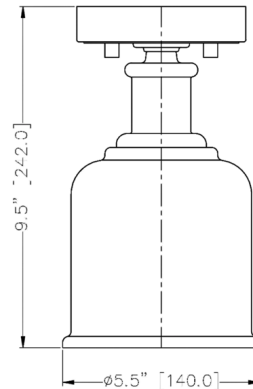

Description

Add a touch of lighting or accent a tight space with this beautifully understated transitional semi flush mount, designed with a versatile gooseneck arm that invites you to rotate and hone in on the interior as you wish. With industrial influences and elegant materials, this sophisticated Bryant mini semi-flush Ceiling Light lends a sleek, refined expression to modern farmhouse homes with its versatility as well as its soothing glow, presented by a clear glass globe that offers a hint of texture and artisan quality. Place this classically designed restoration style semi flush mount within an entryway foyer or down a hallway, elevating it into a more inviting space. Note: Not all options are available.

Shown in heritage brass / clear seeded

Specifications

COLOR	Clear Seedy
BODY FINISH	Heritage Brass
WATTAGE	9W
DIMMER	Standard 120V
DIMENSIONS	5.5\"W x 9.5\"H
BULB NOT INCLUDED	1 x A19/Medium (E26)/9W/120V LED
COUNTRY OF ORIGIN	China