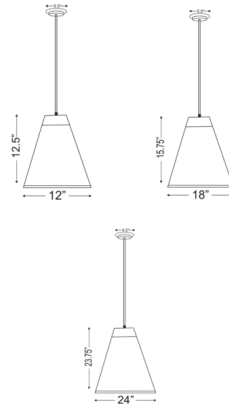

Description

A customized kitchen or living space deserves fashionable lighting fixtures, and this Eaton pendant delivers. This sleek, simple light offers a minimalist design with a cone-shaped shade, down rod, and canopy mount crafted of iron with a elegant finish. Mount this light straight-up or on a sloped ceiling. Note: Not all options are available.

Specifications

COLOR N/A
BODY FINISH Brushed Nickel
WATTAGE 17W
DIMMER Standard 120V
DIMENSIONS 12"W x 12.5"H
BULB NOT INCLUDED 1 x A19/Medium (E26)/17W/120V LED
COUNTRY OF ORIGIN India

Technical Information

PRODUCT DIMENSIONS Downrods Included: 1-3", 1-6" and 6-12" Stems

Shown in brushed nickel

CLICK TO VIEW PRODUCT

Notes: