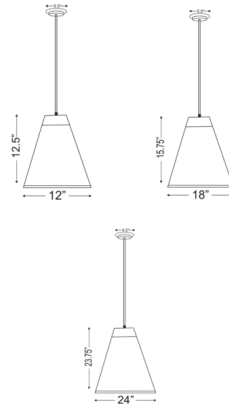

### Description

A customized kitchen or living space deserves fashionable lighting fixtures, and this Eaton pendant delivers. This sleek, simple light offers a minimalist design with a cone-shaped shade, down rod, and canopy mount crafted of iron with a elegant finish. Mount this light straight-up or on a sloped ceiling. Note: Not all options are available.

### Specifications

COLOR . . . . . N/A  
BODY FINISH . . . . . Brushed Nickel  
WATTAGE . . . . . 17W  
DIMMER . . . . . Standard 120V  
DIMENSIONS . . . . . 12"W x 12.5"H  
BULB NOT INCLUDED . . . . . 1 x A19/Medium (E26)/17W/120V LED  
COUNTRY OF ORIGIN . . . . . India

### Technical Information

PRODUCT DIMENSIONS . . . . . Downrods Included: 1-3", 1-6" and 6-12" Stems

Shown in brushed nickel

CLICK TO VIEW PRODUCT

Notes: